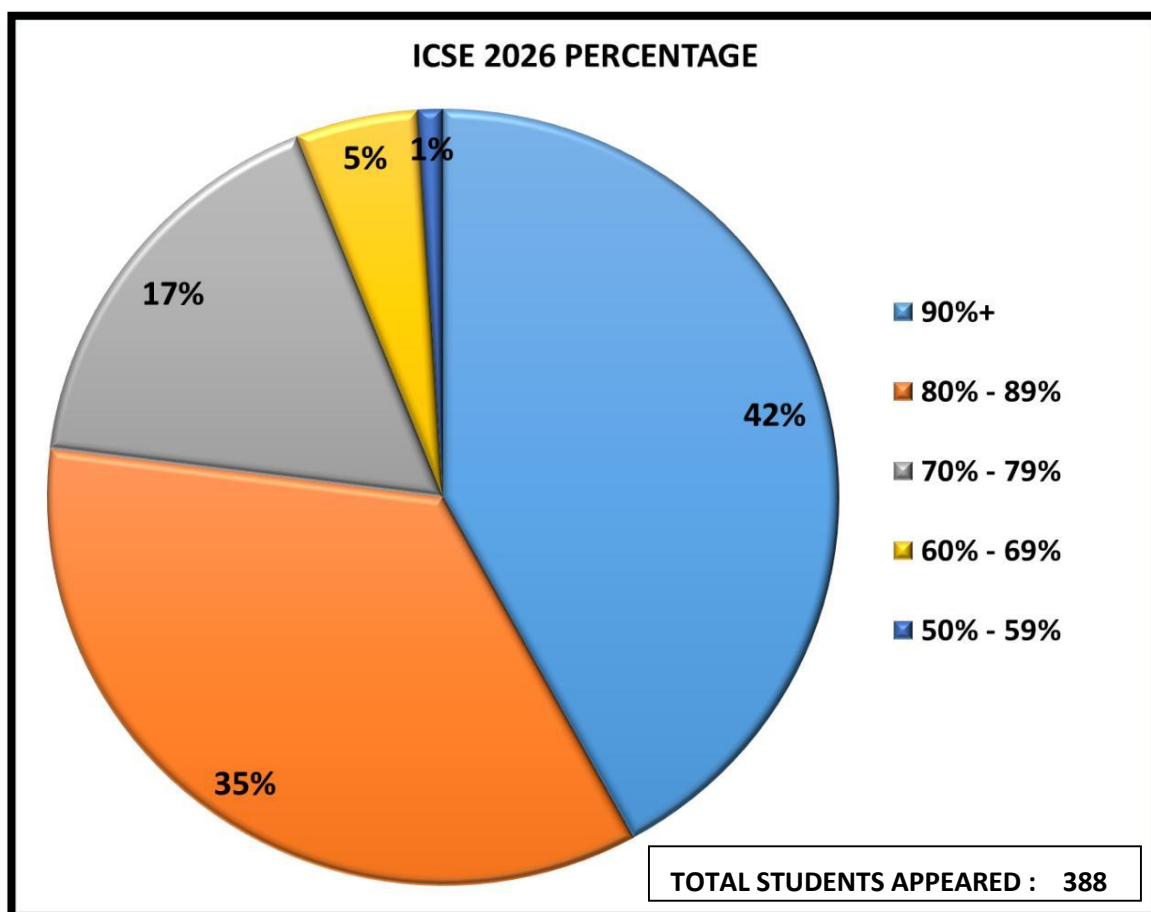

ICSE 2026

TOTAL STUDENTS APPEARED: 388

TOTAL STUDENTS PASSED: 388

REFLECTION – POINTER WISE – ICSE 2026

AVERAGE MARKS	NO. OF STUDENTS
90%+	162
80% - 89%	134
70% - 79%	68
60% - 69%	19
50% - 59%	5